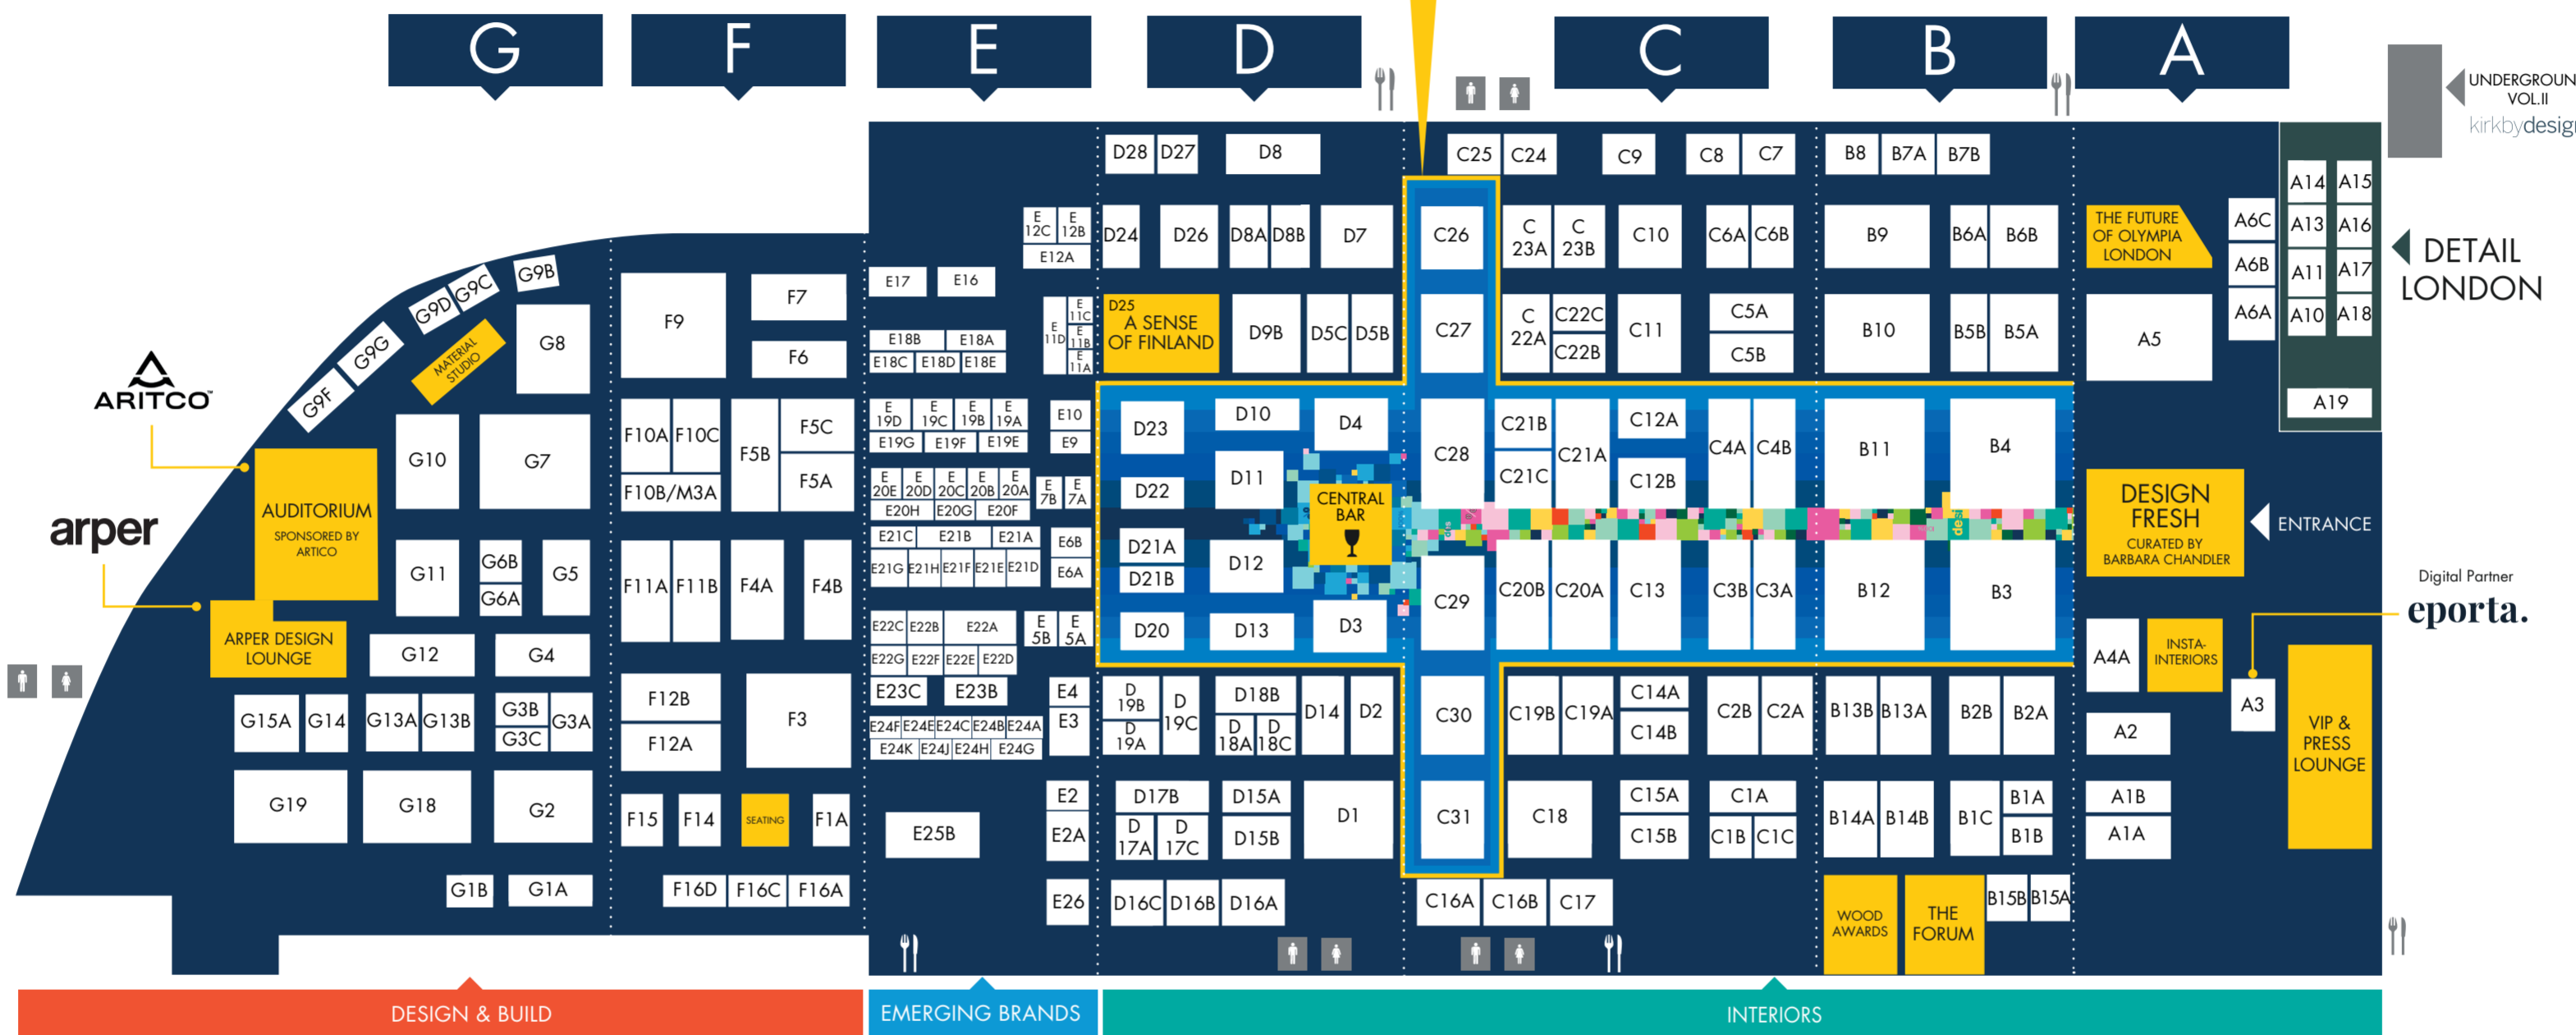

100%design®

DESIGN & BUILD

Adex	F3
Amirco Tiles & Bathrooms	G9B
ANS Global	F15
Argent Alu - ROB	G14
Azteca	F3
Bamboo Flooring Co	G6A
Barham and Sons	F6
Barrisol Normalu	G2
Brick Slips	G9F
Bright Green	D25
Carminatí Serramenti	F11B
Ceracasa	F3
Cevica	F3
Cradle to Cradle	G9C
Croft Architectural Hardware	F5A
Designer Doorware	F16C
Dune	F3
DWL Ultraline	G7
Ecohardwood	F11A
Ecoscape UK	F14
Elite Stone	F12B
Empreinte Signs	G1B
Frank Allart & Company	G5
Hamilton Litestat	G4
Henleys Security Doors	G9D
HKS - HeInr. Krüger + Sohn GmbH & Co. KG	F5B
HomeByMe - Dassault Systemes	G9G
J&J Teixeira	F9
Karcher GmbH	G6B
Laudescher	G1A
Lazenby	G8
London Wells Construction	G1B
Lumi-Plugin	G12
Maison Bahia	G3B
Mandellí 1953	G13A
Maxis Products Co	G3C
Medusa Resin Tile	F4B
NGA International	G11
Replicat	F16A
Reptile tiles	G15A
Simonswerk UK	F10B/M3A
Small Size	F3
Tempio	F3
Tile of Spain	F3
Timbered Flooring co.	F12A
Todayres	F3
Todd Doors	F4A
Tudor Door & Furniture Company	F16D
Vitrocsa	G10
Whitehall Reclamation	G3A
Zoo Hardware	G19

EMERGING BRANDS

1982	E12A	Haiming & Yizhen Design	E11C	Studio Isabel Fletcher	E22E
3D Print Shop	E12C	Hannah Williams	E21A	Studio NUUP	E9
ArqiAtelier	E6B	Helen Middleton Studio	E20G	Tedzukuri Atelier	E20F
Art Futuro	E6A	JavyDesign	E21C	That's Caffeine	E21H
Beatrice Larkin	E24C	JonaQuestArt	E21E	Think Zinc	E20B
Benjamin Stanton Design	Design Fresh	Judy Clark	E12B	Thomas Perceval Art	E11D
Bleu Jour	E23B	KOHR	E22D	Trick	E26
Chiltern GRC	E21B	Kyohei & Miranda	E24F	Tu Las	E17
CJ Willis Designs	E24K	Louisa Warfield Art Consultancy	E24B	Up Warsaw	E19E
Concept Art	E19G	Make It London	E19A	Urban Metalworks	E4
Condover Furniture	E2	Martin Nielaba	E16	Valchro	E19F
DesignLAB	E20H	MieL	E24H	Veronica Einloft	E20A
Dimense/Intaglio Wallcoverings	E18A	Miles Cantelou | Scirocco Studio & Gallery	E7B	VP Manufactory	E21F
Dr. Dublin	E18E	Millettia Design	E22G	Woodmandrable	E18C
Draft Design Build	E2A	mkira	E20C	Workshop No.8	E21D
EF Engineering - Specialist Finishes	E21G	More on Simplicity	E19C	Zaharia Interiors	E22A
Etching Print Design	E11A	Port West Stationers	E19B	Zebedee Any Angle	E24A
Foxmaurice	E25B	Profile Designs Furniture	E3		
Freddie's Flowers	E24G	Proper Copper Design	E5A		
Furnichier's	E5B	Radecor	E20E		
Gamma Fittings	E18B	Rafias Pri Sim Textile	E10		
Glow Lighting	E7A	Richcraft Furniture	E20D		
GuanAnAn & Co.	E22B	Shuri	E22F		
		Studio Gilles Werbrouck	E24J		

INTERIORS