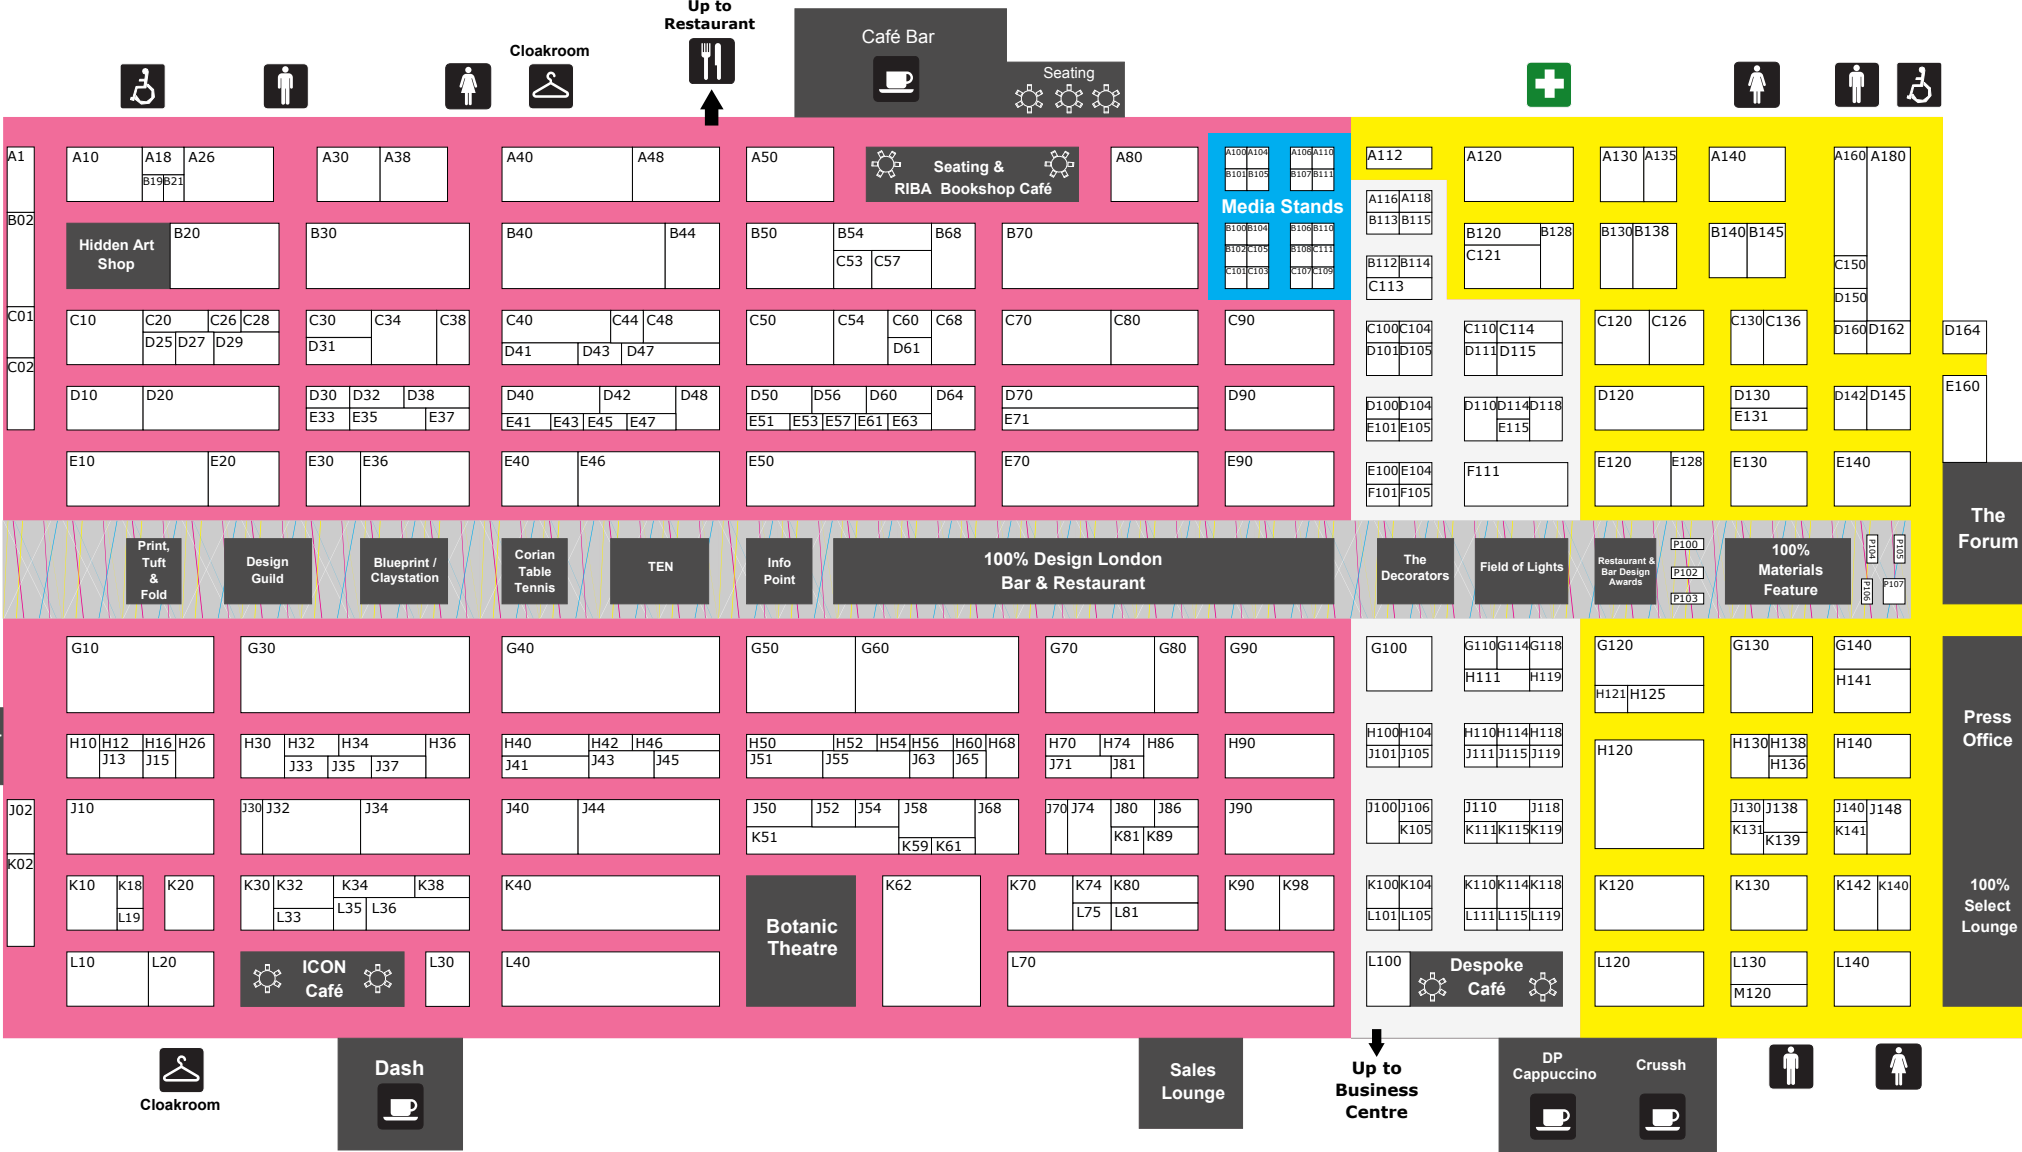

Brompton Road

ENTRANCE

Organiser Office

 **100%design<sup>®</sup>**  
london

 **100%futures<sup>®</sup>**

 **100%materials<sup>®</sup>**