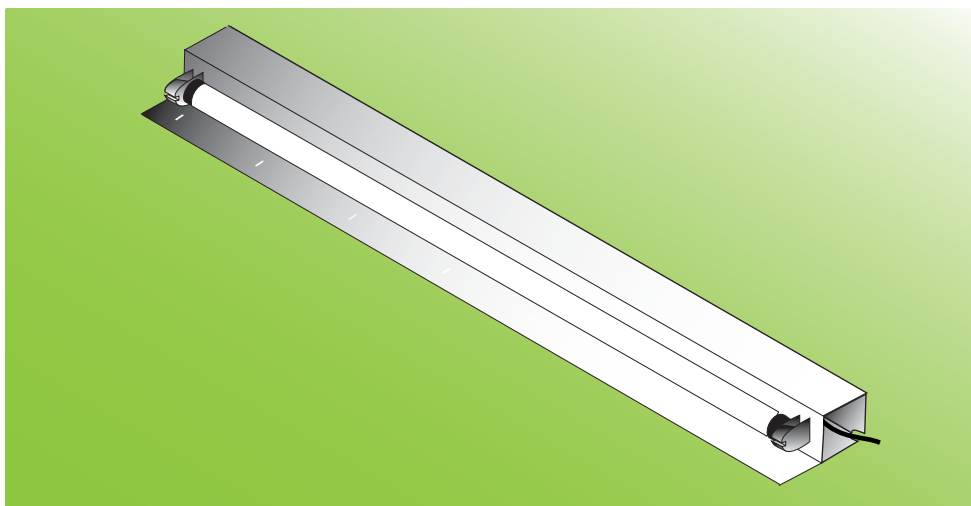

T5 Skeletor

T5 Skeletor energy efficient

T5 Fluorescent

T5 Skeletor is a super slim fluorescent light which is ideally suitable for behind or underneath cupboard shelving.

The fittings uses the latest High Frequency Ballasts and lamps to give an average lamp life of 30,000 hours.

The Altima Light Efficiency label indicates that the lamps and design meet the Part L1 and L2 Building Regulation specifications for energy use and light output in residential and commercial applications.

Technical Data

Material	white painted steel
Lamp Holder	T5
Protection	IP23
Approvals	CE  

T5 Skeletor

T5 Skeletor energy efficient with 835 lamp

T5 Fluorescent

High Frequency Switch Start		L
-----------------------------	--	---