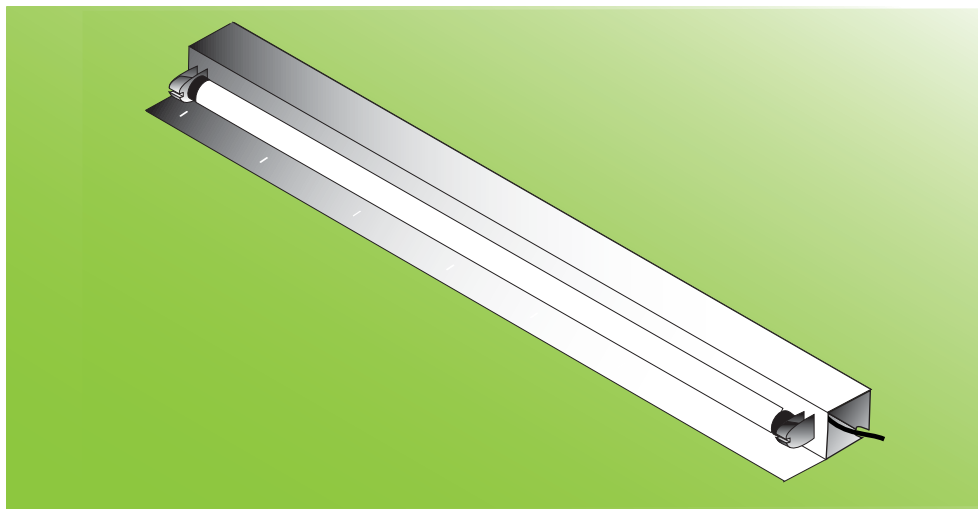

T5 Skeletor

T5 Skeletor energy efficient

T5 Fluorescent

T5 Skeletor is a super slim fluorescent light which is ideally suitable for behind or underneath cupboard shelving.

The fittings uses the latest High Frequency Ballasts and lamps to give an average lamp life of 30,000 hours.

The Altima Light Efficiency label indicates that the lamps and design meet the Part L1 and L2 Building Regulation specifications for energy use and light output in residential and commercial applications.

Technical Data

Material	white painted steel
Lamp Holder	T5
Protection	IP23
Approvals	CE  

T5 Skeletor

T5 Skeletor energy efficient with 835 lamp

T5 Fluorescent

High Frequency Switch Start		L
-----------------------------	--	---