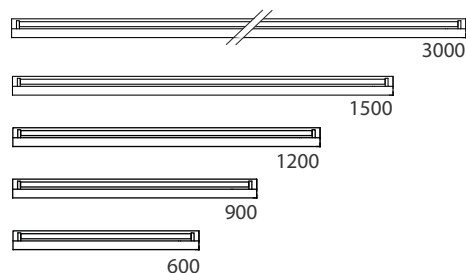

T5 Skeletor

T5 Skeletor energy efficient

T5 Fluorescent

T5 Skeletor is a super slim fluorescent light which is ideally suitable for behind or underneath cupboard shelving.

The fittings uses the latest High Frequency Ballasts and lamps to give an average lamp life of 30,000 hours.

Technical Data

Material	white painted steel
Lamp Holder	T5
Protection	IP23
Approvals	CE  

T5 Skeletor

T5 Skeletor energy efficient with 835 lamp

T5 Fluorescent

High Frequency Switch Start		L
-----------------------------	--	---

14.1010.60	14W	600
14.1010.90	21W	900
14.1010.12	28W	1200
14.1010.15	35W	1500
14.1010.30	2x35W	3000

Technical Data

Material	white painted steel
Lamp Holder	T5
Protection	IP23
Approvals	  

Skeletor can be supplied with 860 or other colours as required.