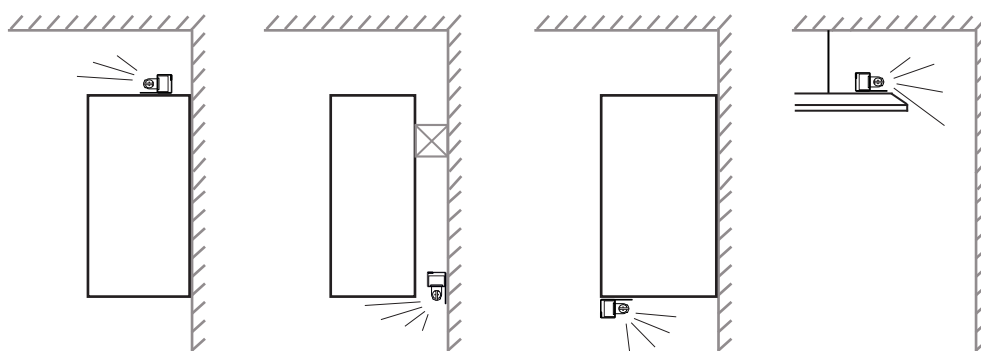

T5 Skeletor

T5 Skeletor energy efficient

T5 Fluorescent

T5 Skeletor is a super slim fluorescent light which is ideally suitable for behind or underneath cupboard shelving.

The fittings uses the latest High Frequency Ballasts and lamps to give an average lamp life of 30,000 hours.

The Altima Light Efficiency label indicates that the lamps and design meet the Part L1 and L2 Building Regulation specifications for energy use and light output in residential and commercial applications.

Technical Data

Material	white painted steel
Lamp Holder	T5
Protection	IP23
Approvals	CE  

T5 Skeletor

T5 Skeletor energy efficient with 835 lamp

T5 Fluorescent

High Frequency Switch Start		L
-----------------------------	--	---