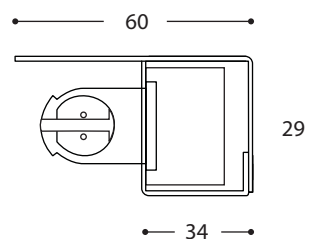

T5 Skeletor

T5 Skeletor energy efficient

T5 Fluorescent

T5 Skeletor is a super slim fluorescent light which is ideally suitable for behind or underneath cupboard shelving.

The fittings uses the latest High Frequency Ballasts and lamps to give an average lamp life of 30,000 hours.

Technical Data

Material	white painted steel
Lamp Holder	T5
Protection	IP23
Approvals	CE  

T5 Skeletor

T5 Skeletor energy efficient with 835 lamp

T5 Fluorescent

High Frequency Switch Start		L
-----------------------------	--	---

14.1010.60	14W	600
14.1010.90	21W	900
14.1010.12	28W	1200
14.1010.15	35W	1500
14.1010.30	2x35W	3000

Technical Data

Material	white painted steel
Lamp Holder	T5
Protection	IP23
Approvals	  

Skeletor can be supplied with 860 or other colours as required.