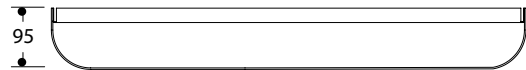

16.WL19.13 Satin Silver
16.WL19.57 White

TC-L 36w 

16.WL36.13 Satin Silver
16.WL36.57 White

Dimmable

16.WL37.13 Satin Silver
16.WL37.57 White

TC-L 55w 

16.WL55.13 Satin Silver
16.WL55.57 White

Dimmable

16.WL56.13 Satin Silver
16.WL56.57 White

Technical Data

Finish	RAL 9010 - Matt White or RAL 9060 - Satin Silver. Special colours upon request.
Lamp	TC-L 18W/ 36W/ 55W
Lampholder	2G11
Protection	IP22
Ballast	HF Electronic
Approvals	  BS 60598