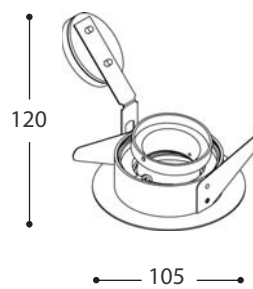

Lana Cone MR16

Lana Cone MR16

12V 20 - 50W MR16

A MR16 high performance downlight where the lamp is set high in a deep glare reducing baffle to enable controlled directional lighting with maximum comfort.

The fitting is directionally adjustable through 360° horizontally and 40° vertically.

The fitting can be supplied prewired to the transformer for ease of installation.

- 12.4881.18 Satin Silver
- 12.4881.50 Black
- 12.4881.57 White

Transformers

For information on Altima range of transformers see section 10A.

Dimming

For information on Dimmer Packs see section 11.

Technical Data

Material	aluminium
Cutout	80 mm and 85 mm
Lamp Wattage	50W supplied as standard
Lamp	12V MR16
Lamp Holder	GX5.3
Protection	IP23
Approvals	