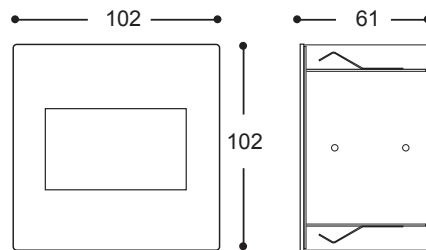

LED Step Light

LED Step Light

A fully recessed step and wall light. This fitting can be installed in solid or partition walls.

This easy to install LED inset light encloses a High Output 1 Watt LED and has average lamp life subjected to an ambient of 25 degrees of 50,000 hours.

82x82 mm

- 14.8890.12 Chrom
- 14.8890.13 Satin Silver
- 14.8890.37 Bronze
- 14.8890.50 Black
- 14.8890.57 White

LED power supplies are installed remotely and must be ordered separately.

For more information see pages 5D1.

Technical Data

Finish	_____	_____	_____
Cutout	_____	82 x 82mm	_____
Protection	_____	IP23	_____
Lamp Wattage	_____	1w 350m	_____
Lamp	_____	LED	_____
Approvals	_____		_____