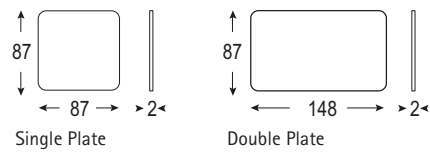

For more information about **multi-way** switching please consult pages 11A7 and 11A8.

Button - Switch and Dimmer Controls

Wafer Plate Dimensions

Wall Box Depth - 35mm

Assembly

Button Switch and Dimmer Controls