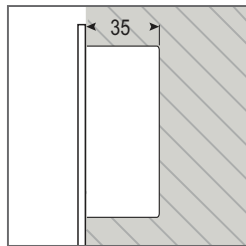

For more information about **multi-way** switching please consult pages 11A7 and 11A8.

Button - Switch and Dimmer Controls

Wafer Plate Dimensions

Wall Box Depth - 35mm

Assembly

Button Switch and Dimmer Controls

Single Plate 1 Button

81.2001.12	Chrome	
81.2001.34	Brushed Nickel	
81.2001.35	Antique Brass	
81.2001.37	Bronze	
81.2001.50	Black	
81.2001.57	White	

Double Plate 5 Button

81.2205.12	Chrome	
81.2205.34	Brushed Nickel	
81.2205.35	Antique Brass	
81.2205.37	Bronze	
81.2205.50	Black	
81.2205.57	White	